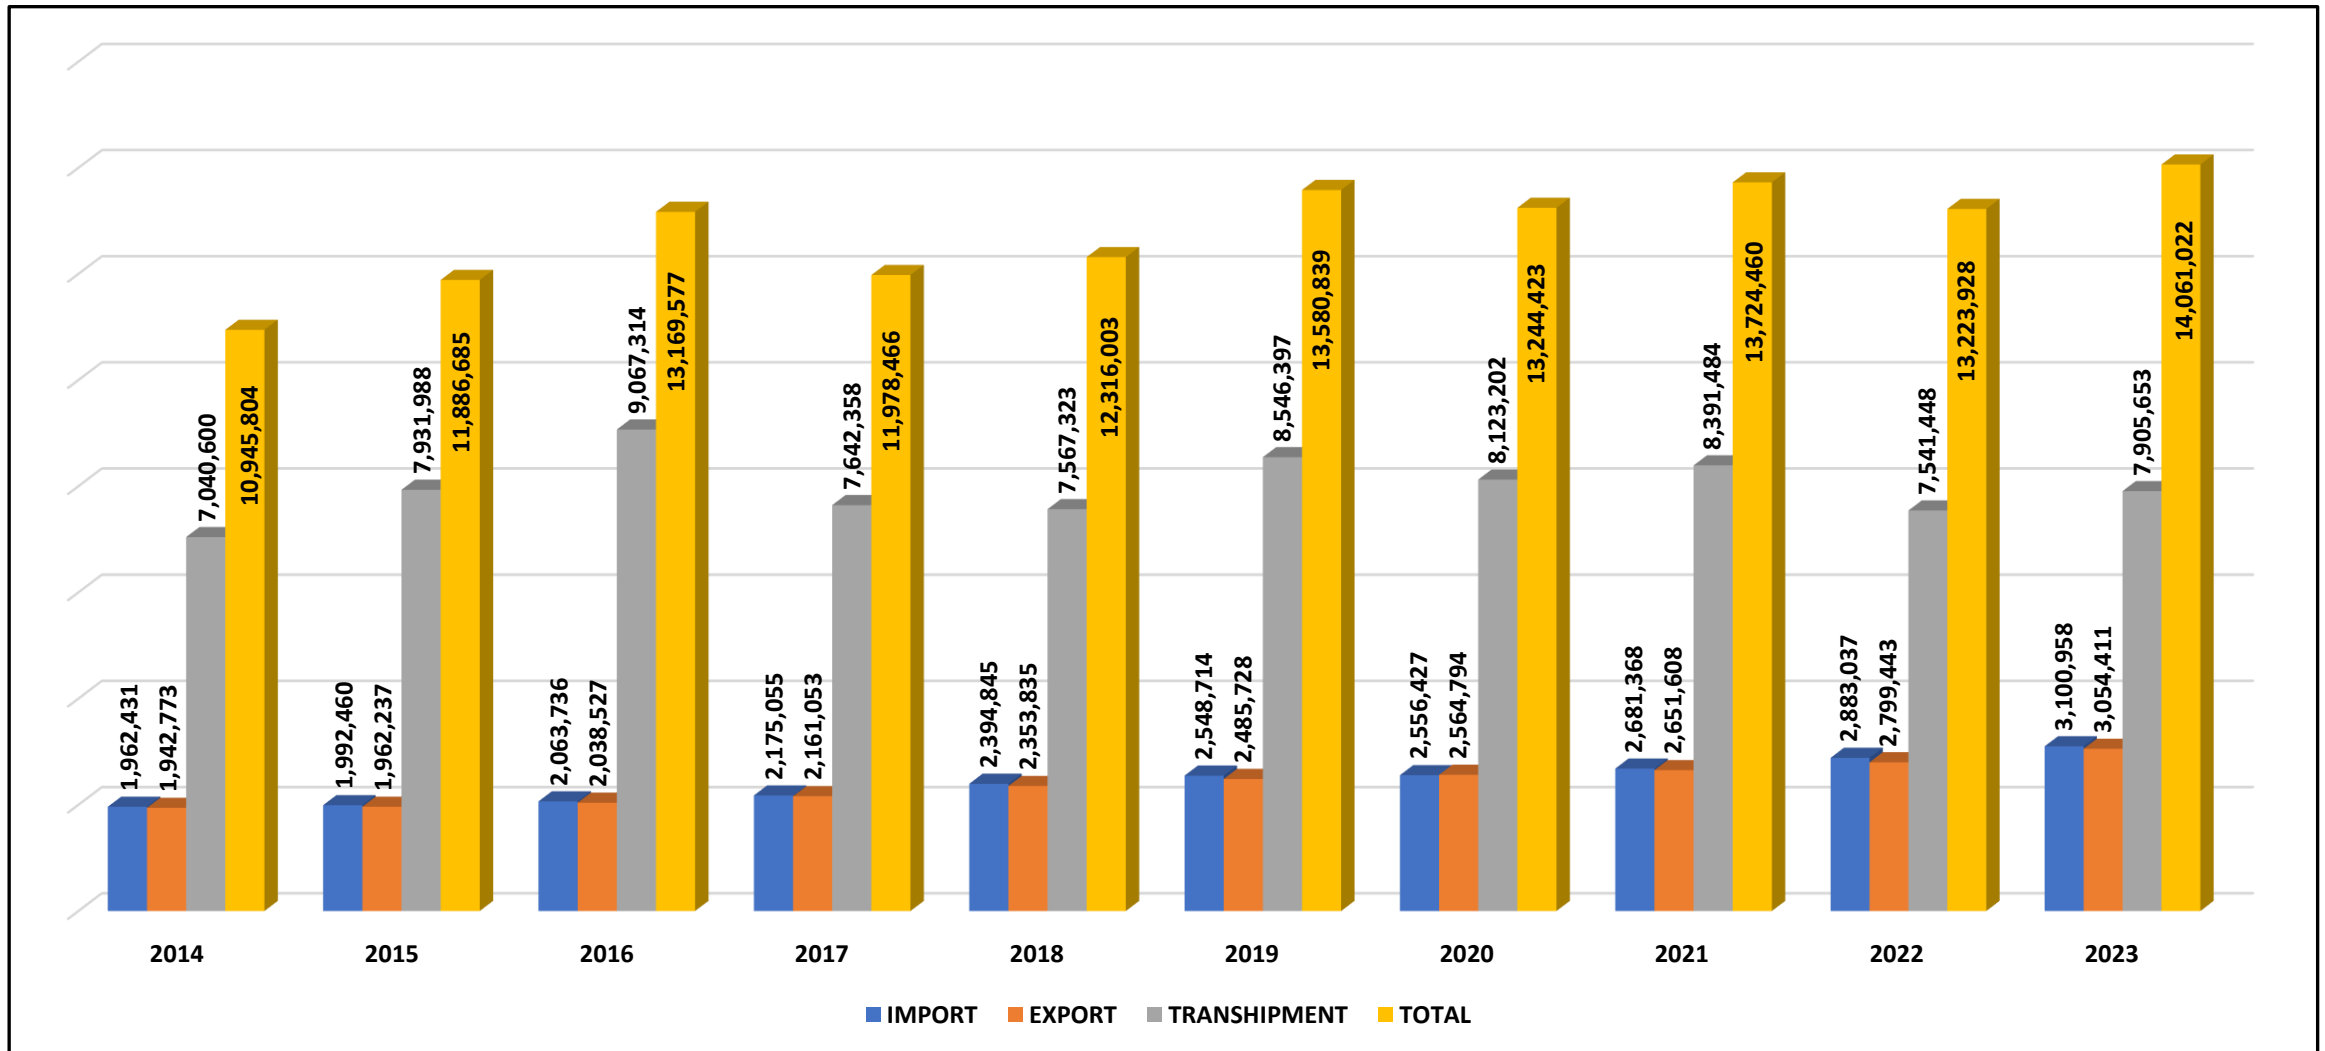

Port Klang Performance 2014-2023

Container Handling (TEUs)

Cargo Handling (FWT)

Drybulk Cargo (FWT)

Liquidbulk Cargo (FWT)

General Cargo (FWT)

Container (FWT)

Ship Statistics

Cruise Passengers