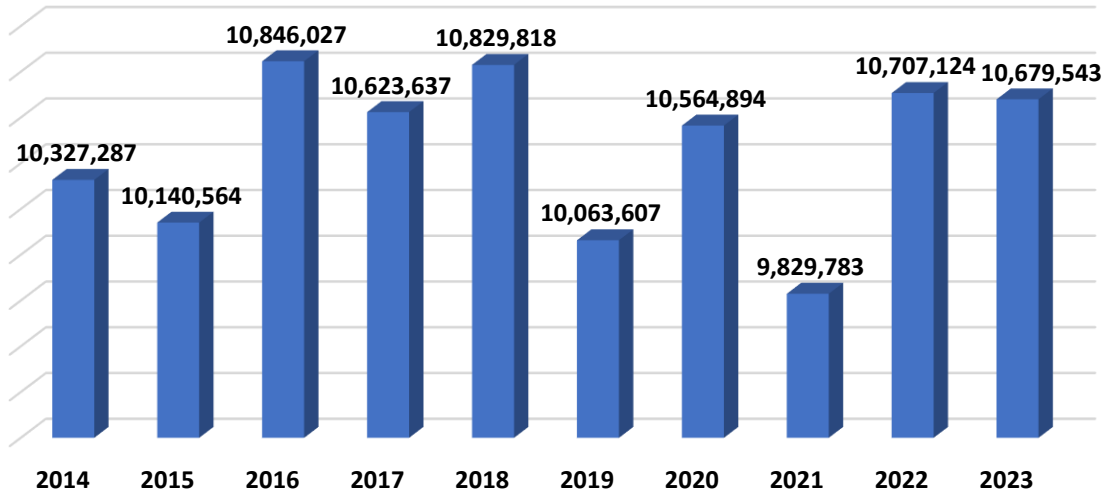

Port Klang Performance 2014-2023

Container Handling (TEUs)

Cargo Handling (FWT)

Drybulk Cargo (FWT)

Liquidbulk Cargo (FWT)

General Cargo (FWT)

Container (FWT)

Ship Statistics

Cruise Passengers