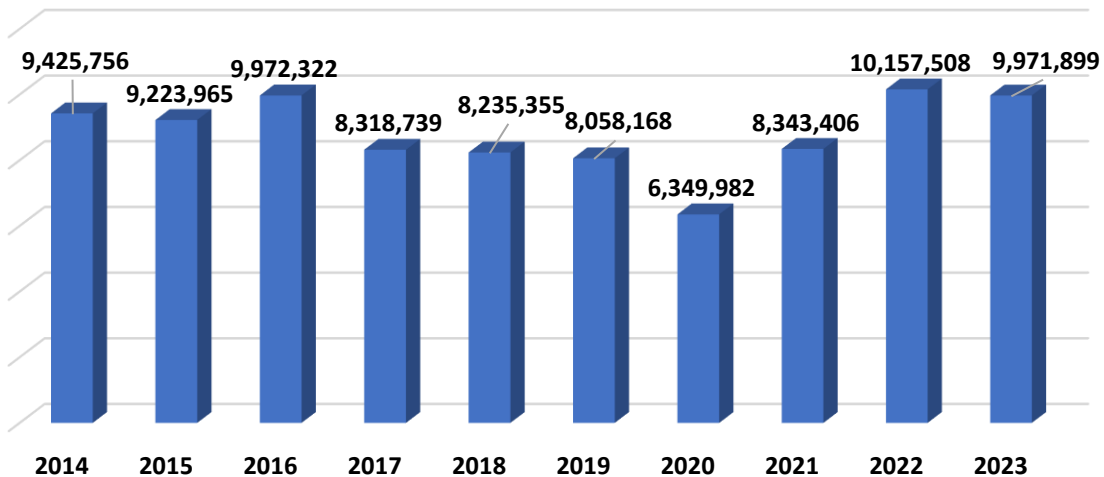

Port Klang Performance 2014-2023

Container Handling (TEUs)

Cargo Handling (FWT)

Drybulk Cargo (FWT)

Liquidbulk Cargo (FWT)

General Cargo (FWT)

Container (FWT)

Ship Statistics

Cruise Passengers