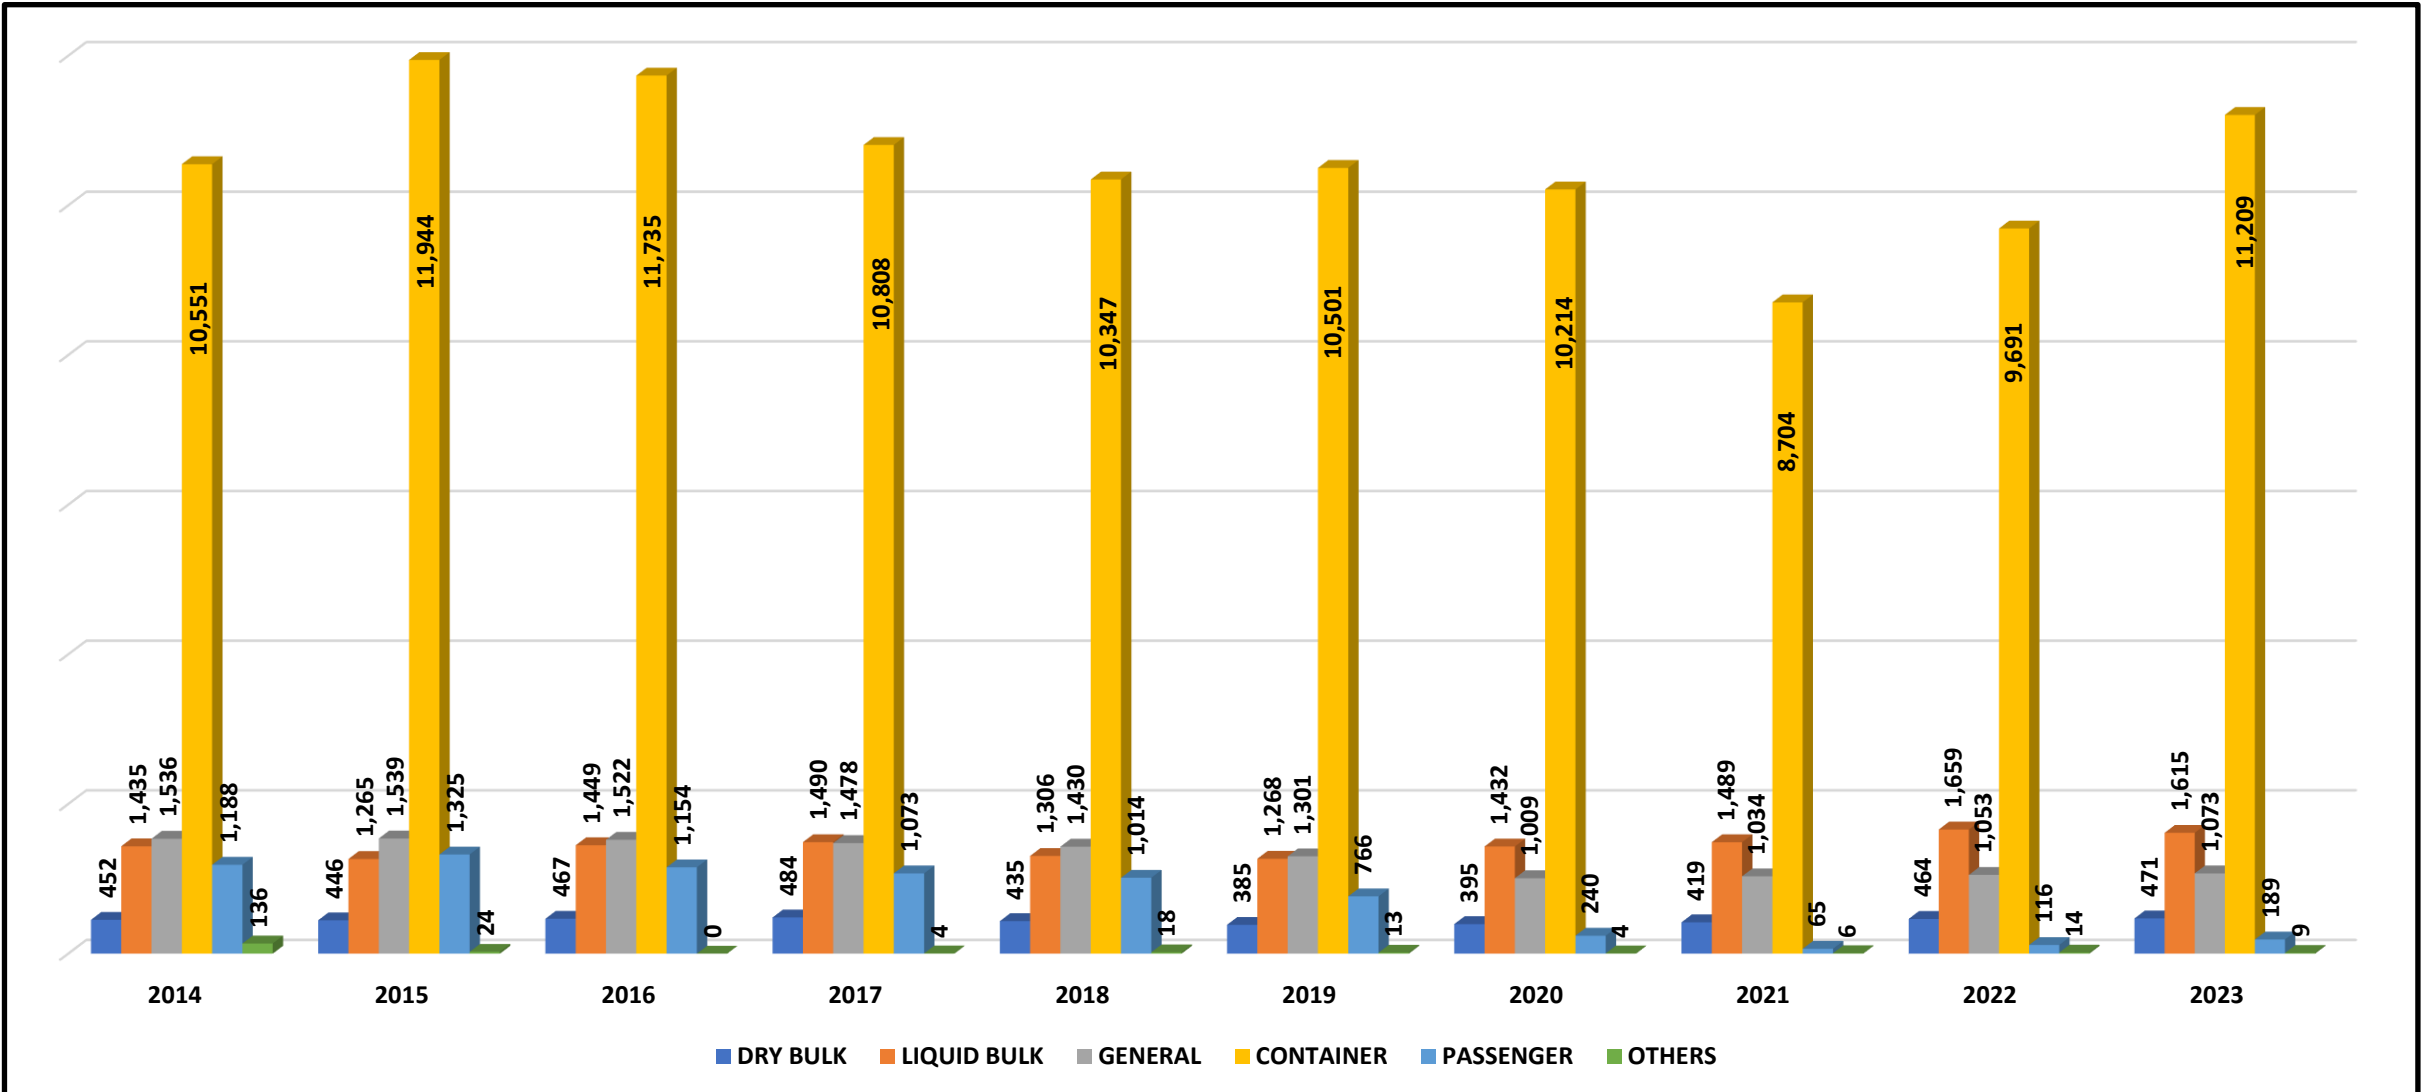

Port Klang Performance 2014-2023

Container Handling (TEUs)

Cargo Handling (FWT)

Drybulk Cargo (FWT)

Liquidbulk Cargo (FWT)

General Cargo (FWT)

Container (FWT)

Ship Statistics

Cruise Passengers