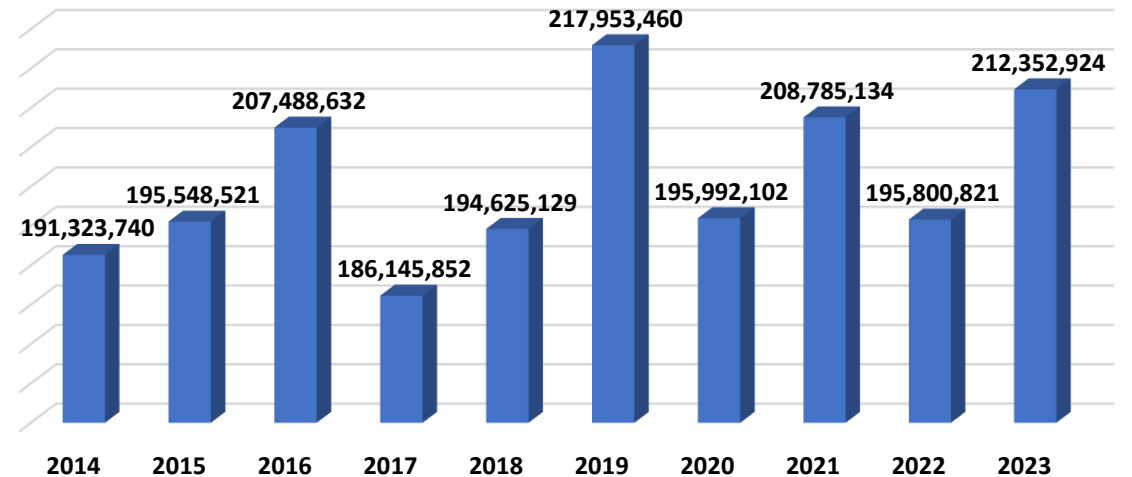

Port Klang Performance 2014-2023

Container Handling (TEUs)

Cargo Handling (FWT)

Drybulk Cargo (FWT)

Liquidbulk Cargo (FWT)

General Cargo (FWT)

Container (FWT)

Ship Statistics

Cruise Passengers