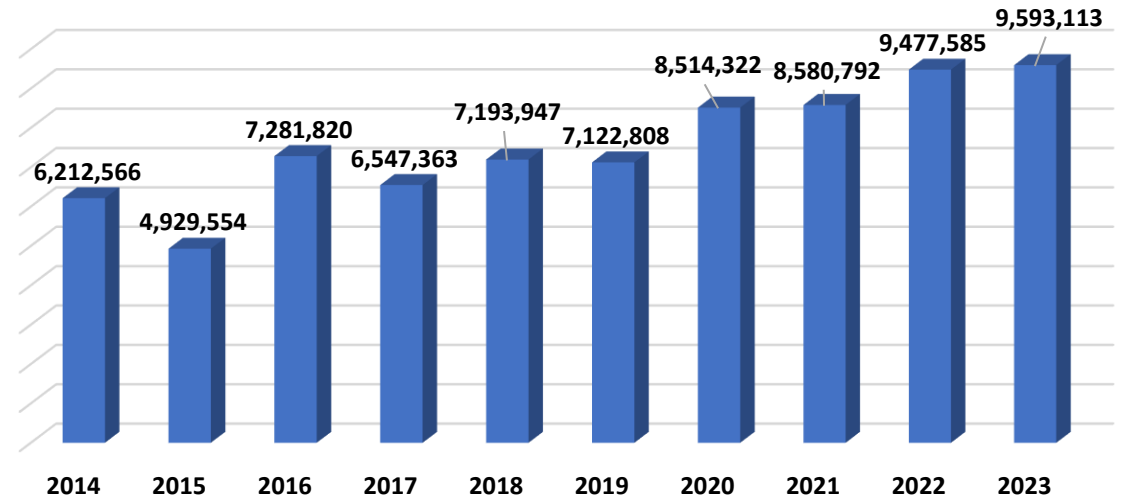

Port Klang Performance 2014-2023

Container Handling (TEUs)

Cargo Handling (FWT)

Drybulk Cargo (FWT)

Liquidbulk Cargo (FWT)

General Cargo (FWT)

Container (FWT)

Ship Statistics

Cruise Passengers