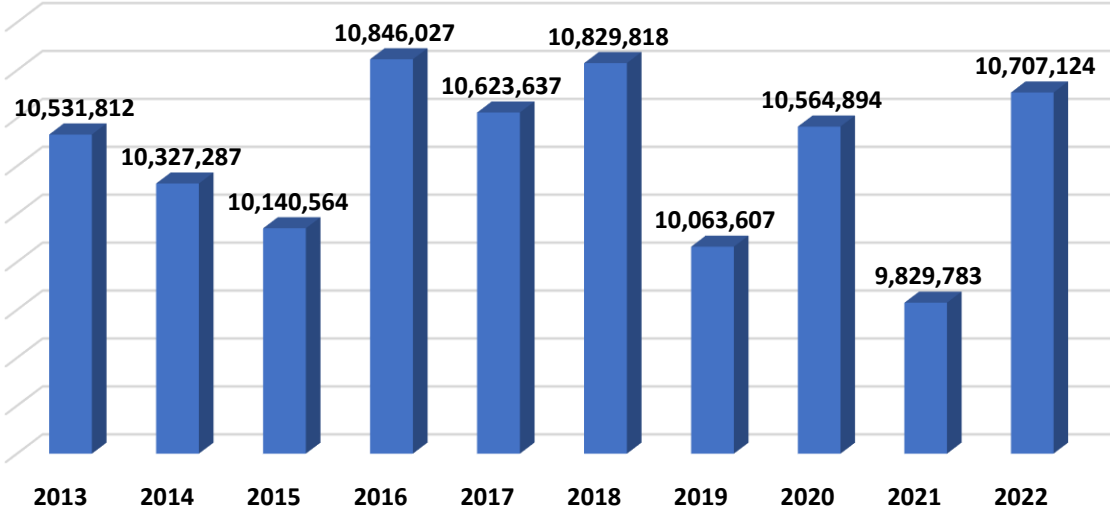

Port Klang Performance 2013-2022

Container Handling (TEUs)

Cargo Handling (FWT)

Drybulk Cargo (FWT)

Liquidbulk Cargo (FWT)

General Cargo (FWT)

Container (FWT)

Ship Statistics

Cruise Passengers