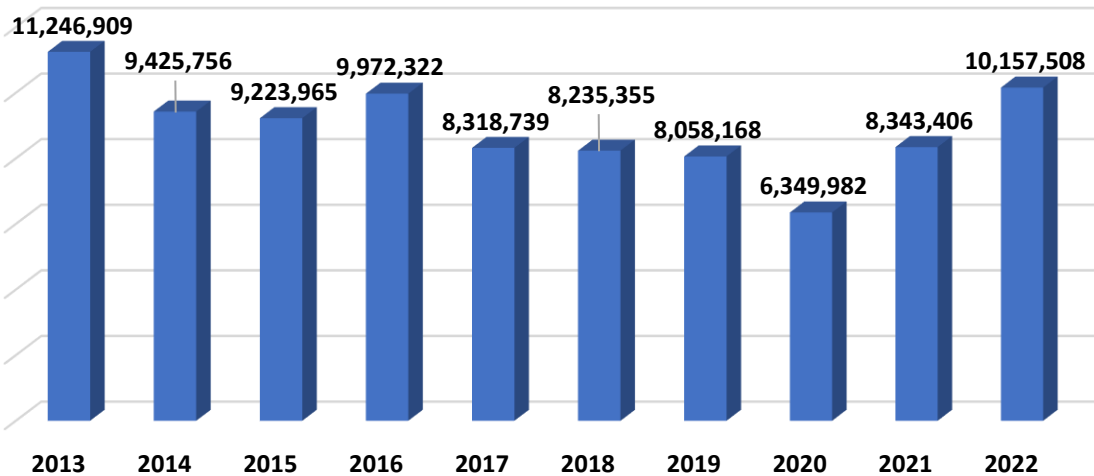

Port Klang Performance 2013-2022

Container Handling (TEUs)

Cargo Handling (FWT)

Drybulk Cargo (FWT)

Liquidbulk Cargo (FWT)

General Cargo (FWT)

Container (FWT)

Ship Statistics

Cruise Passengers