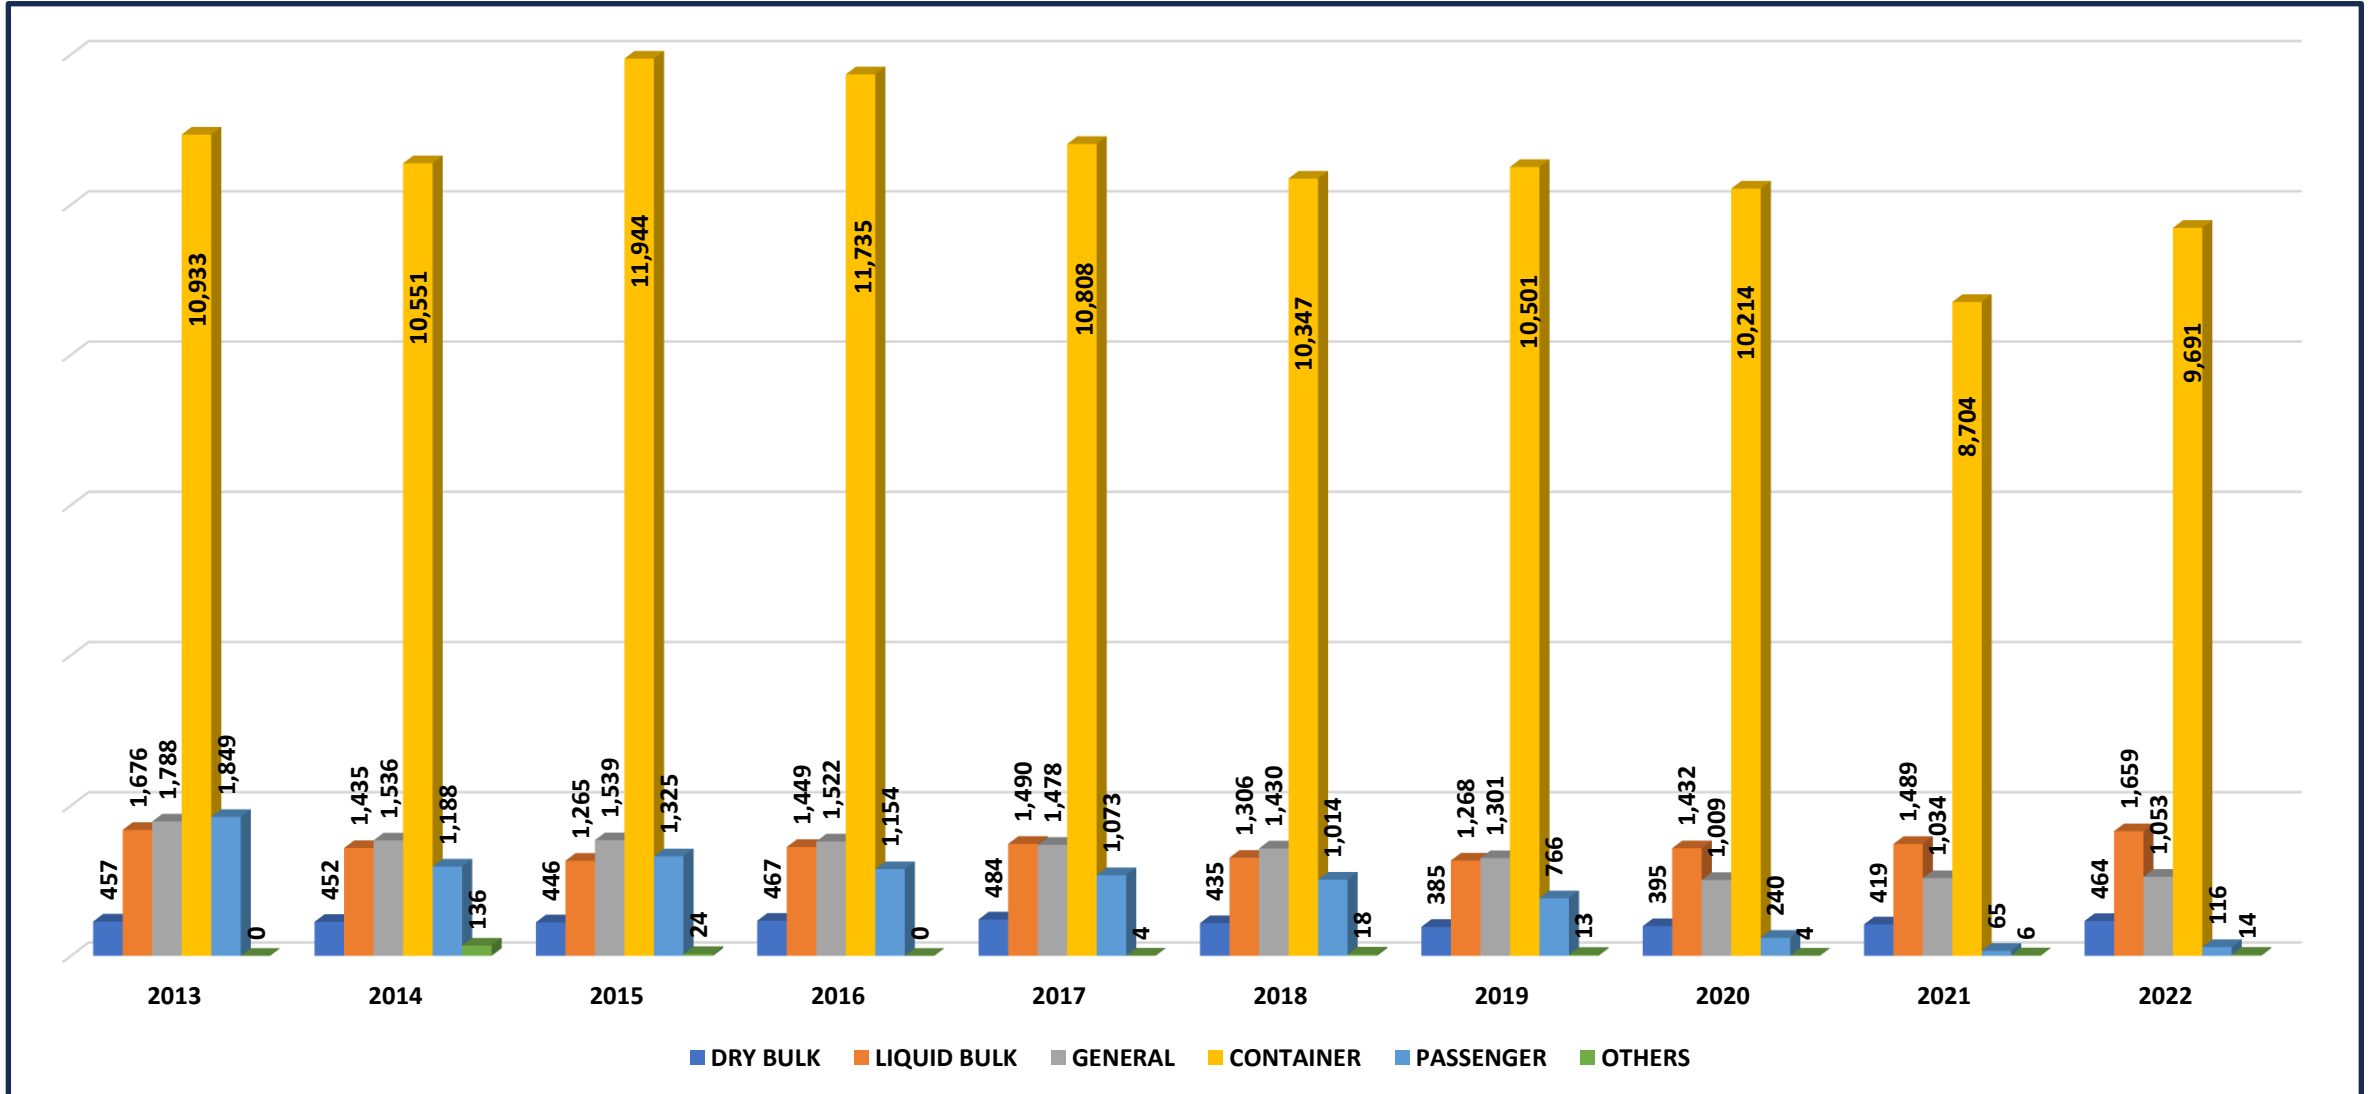

Port Klang Performance 2013-2022

Container Handling (TEUs)

Cargo Handling (FWT)

Drybulk Cargo (FWT)

Liquidbulk Cargo (FWT)

General Cargo (FWT)

Container (FWT)

Ship Statistics

Cruise Passengers