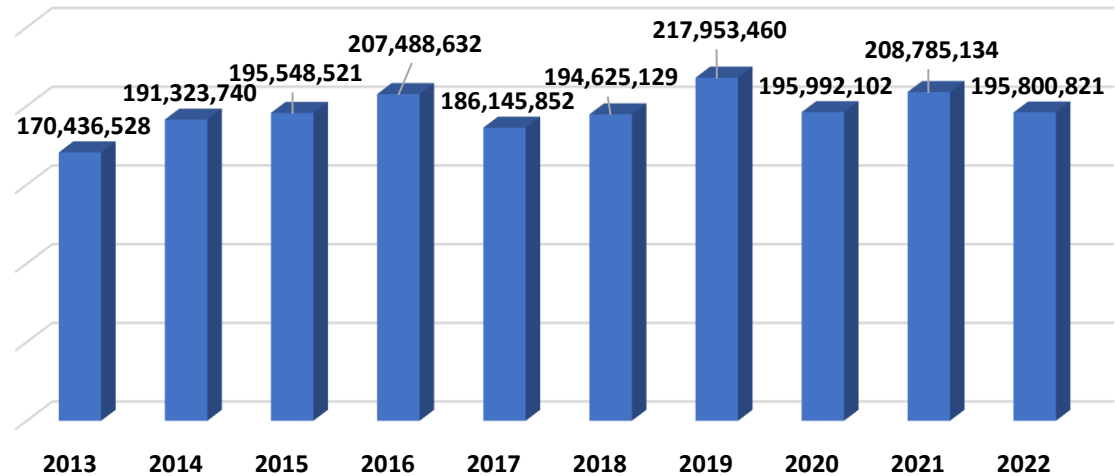

Port Klang Performance 2013-2022

Container Handling (TEUs)

Cargo Handling (FWT)

Drybulk Cargo (FWT)

Liquidbulk Cargo (FWT)

General Cargo (FWT)

Container (FWT)

Ship Statistics

Cruise Passengers