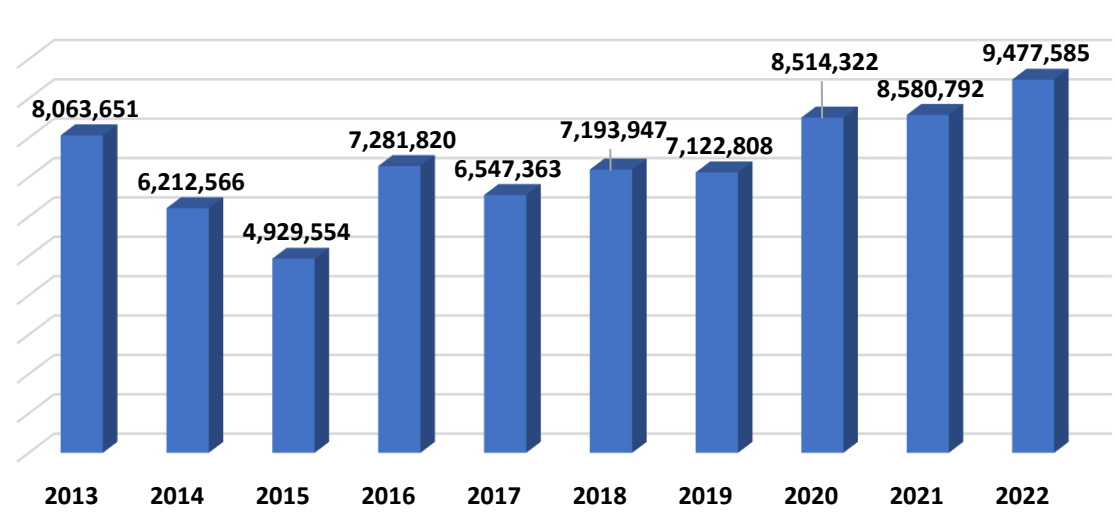

Port Klang Performance 2013-2022

Container Handling (TEUs)

Cargo Handling (FWT)

Drybulk Cargo (FWT)

Liquidbulk Cargo (FWT)

General Cargo (FWT)

Container (FWT)

Ship Statistics

Cruise Passengers