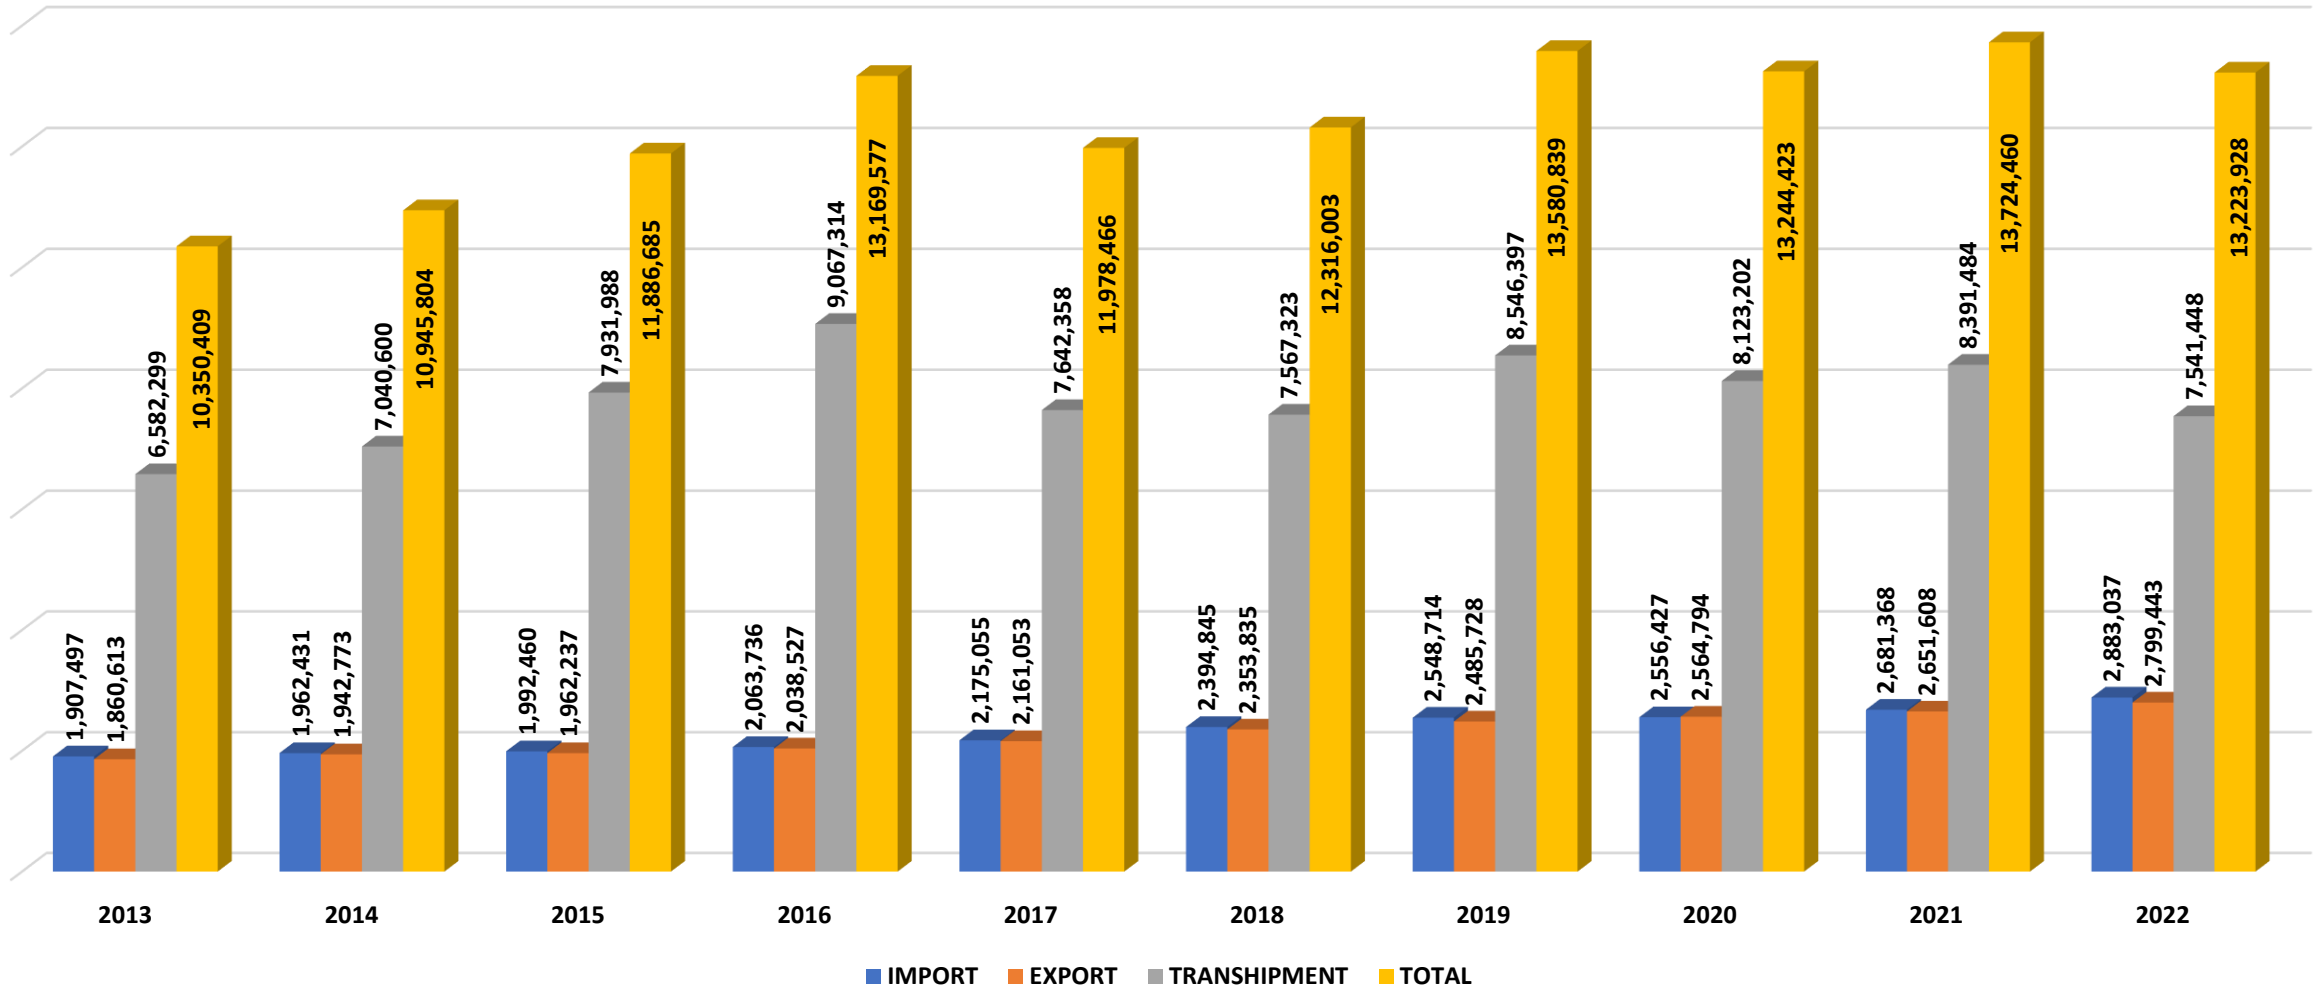

Port Klang Performance 2013-2022

Container Handling (TEUs)

Cargo Handling (FWT)

Drybulk Cargo (FWT)

Liquidbulk Cargo (FWT)

General Cargo (FWT)

Container (FWT)

Ship Statistics

Cruise Passengers